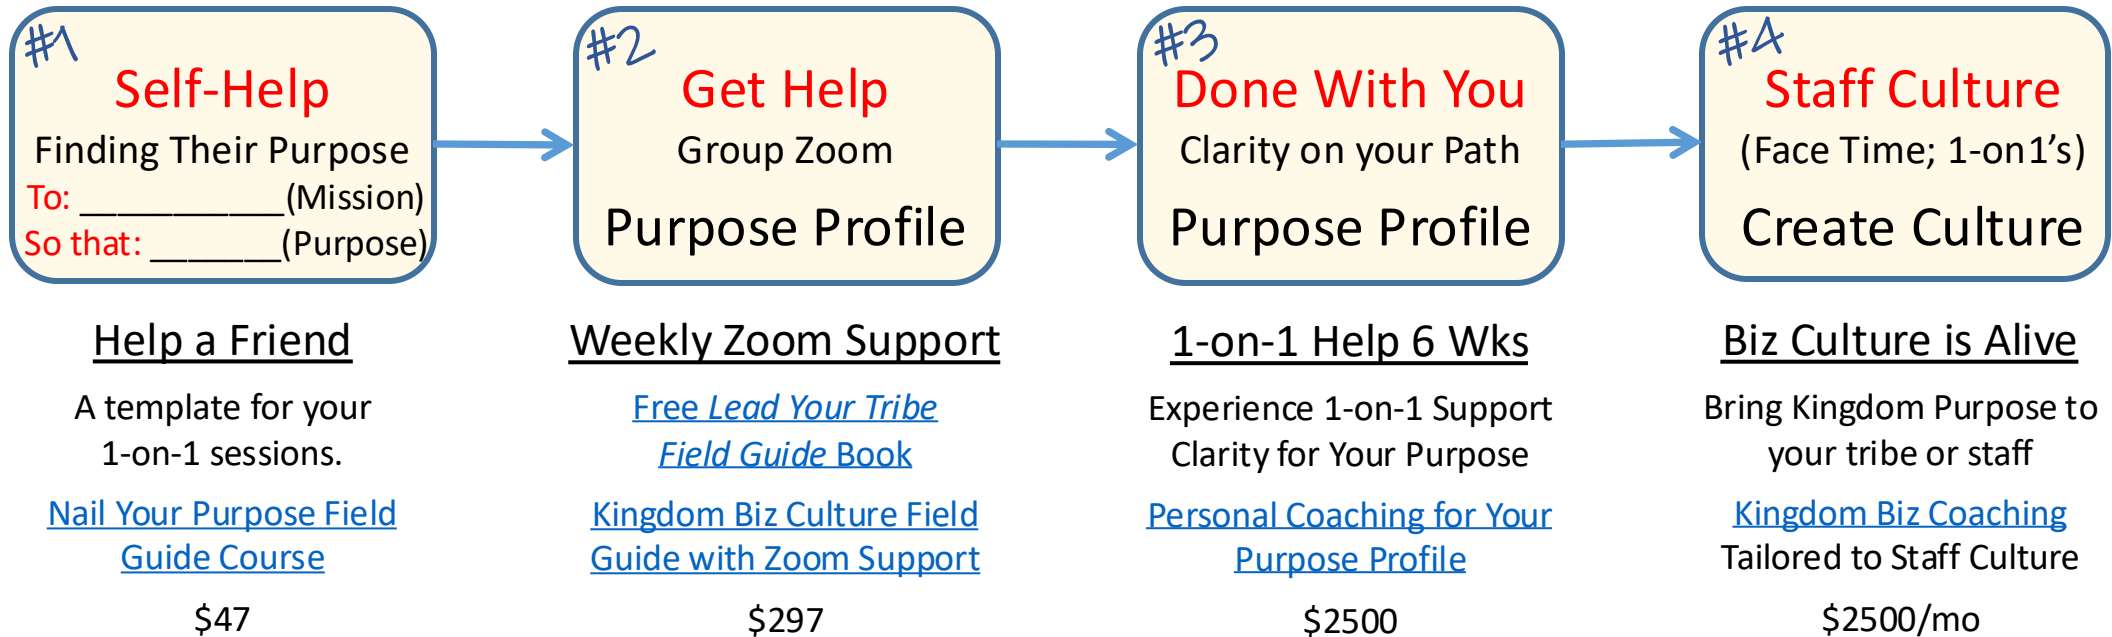

Father's Purpose is a KPI for Life and Business

#1) How Do We Measure Our Gates that Let the King in? (Ps 24:7)

#2) How Do We Measure What Father Adds To Our Business? (Mt 6:33)

[John's Zoom Calendar](#)
or Text 509-308-6873